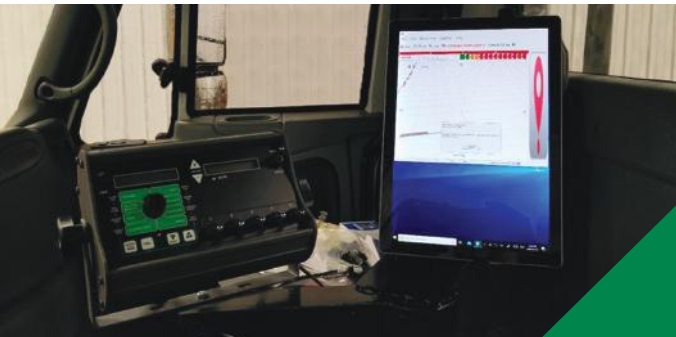

Trust us to provide the right equipment for your needs—equipment that's made to work, made to last, and made for efficient servicing.

Why KLon UTV Systems?

- All uses: Industrial, commercial, farming, acreages
- User-friendly systems
- Water efficient
- Lightweight
- Designed in Canada by KLon Services
- Built to last with exceptional performance