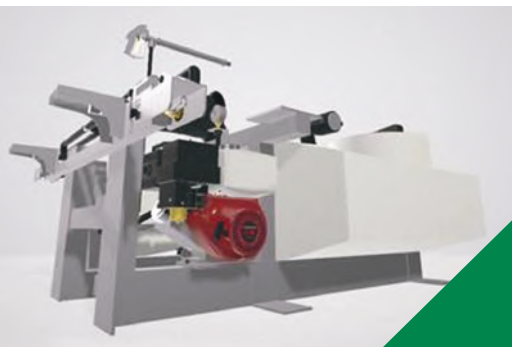

CUSTOM BUILDS

Invest in the Right Sprayer for Your Needs

Custom Sprayers

When your needs aren't met by market products, KLon services provides custom sprayers

We solve applications challenges!

KLon services have been providing application services and selling sprayers for 19 years.

Trust us to provide the right equipment for your needs—equipment that's made to work, made to last, and made for efficient servicing.

Why KLon UTV Systems?

- All uses: Industrial, commercial, farming, acreages
- User-friendly systems
- Water efficient
- Lightweight
- Designed in Canada by KLon Services
- Built to last with exceptional performance

CUSTOM BUILT FOR ANY JOB

- Over a decade of experience in custom design & construction
- Solutions for any application
- Custom fit - no matter your size & capacity needs
- Local support & servicing
- Built to work reliably in any weather or conditions

DESIGN

FABRICATION

MAINTENANCE