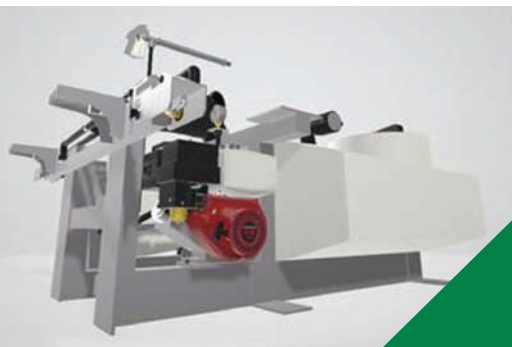

CUSTOM BUILDS

Invest in the Right Sprayer for Your Needs

Custom Sprayers

When your needs aren't met by market products, KLon services provides custom sprayers

We solve applications challenges!

KLon services have been providing application services and selling sprayers for 19 years.

Trust us to provide the right equipment for your needs—equipment that's made to work, made to last, and made for efficient servicing.

Why KLon UTV Systems?

- All uses: Industrial, commercial, farming, acreages
- User-friendly systems
- Water efficient
- Lightweight
- Designed in Canada by KLon Services
- Built to last with exceptional performance

CUSTOM BUILT FOR ANY JOB

- Over a decade of experience in custom design & construction
- Solutions for any application
- Custom fit - no matter your size & capacity needs
- Local support & servicing
- Built to work reliably in any weather or conditions

DESIGN

FABRICATION

MAINTENANCE