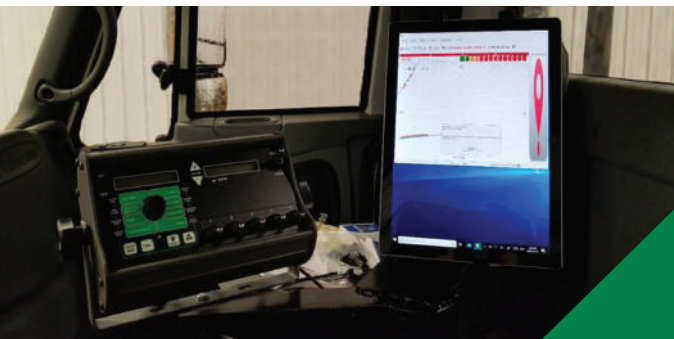

Trust us to provide the right equipment for your needs—equipment that's made to work, made to last, and made for efficient servicing.

Why KLon UTV Systems?

- All uses: Industrial, commercial, farming, acreages
- User-friendly systems
- Water efficient
- Lightweight
- Designed in Canada by KLon Services
- Built to last with exceptional performance